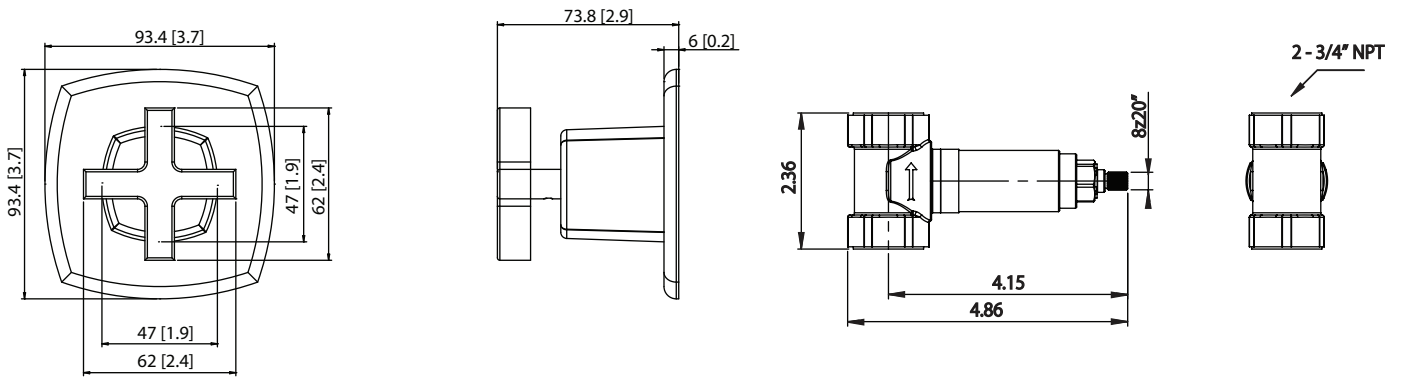

**240.4511 | 3/4" Volume Control**

**SPECIFICATIONS:**

- Turn Handle to turn on/off water flow.
- Includes valve (TVH.4511)
- Valve Flow Rate - 13.0 GPM @ 60 PSI
- Extension Available - TVH.E137\*\*

**STANDARDS:**

- ASME A112.18.1 / CSA B125.1

Trim  
[ 240.4511T\*\* ]

Valve  
[ TVH.4511 ]

Belgian Mirror Finish

Legislation Compliance

ZeroDrip Technology

**Technical Diagram**

See Spec Sheet For TVH.4511 For Detailed Information On Valve.

**Water Flow Diagram**